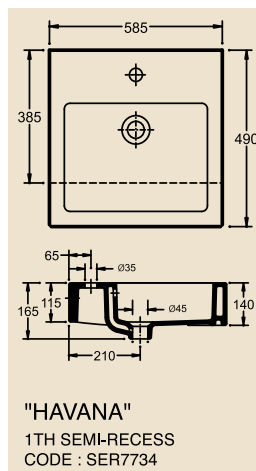

"BRASILIA"
BENCH MOUNT

"RECIFE S/R"
1TH SEMI
RECESS

"HAVANA"
1TH SEMI RECESS

"DOUBLE RECIFE"
2TH BENCH MOUNT - WALL HUNG

FINE BATHROOM WARE

Note : All dimensions are approximate only and are subject to change by the manufacturer