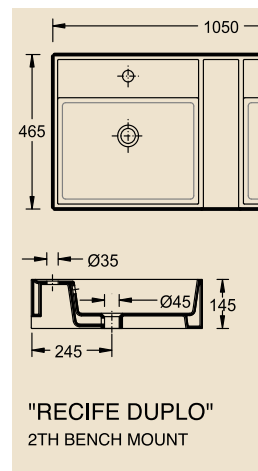

"BRASILIA"
BENCH MOUNT

"RECIFE S/R"
1TH SEMI
RECESS

"HAVANA"
1TH SEMI RECESS

"DOUBLE RECIFE"
2TH BENCH MOUNT - WALL HUNG

FINE BATHROOM WARE

Note : All dimensions are approximate only and are subject to change by the manufacturer