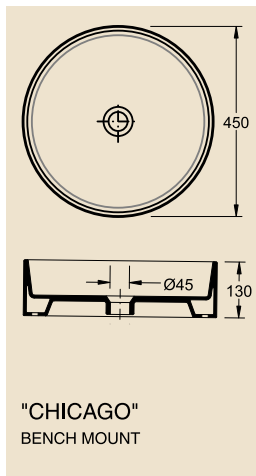

"BRASILIA"
BENCH MOUNT

"RECIFE S/R"
1TH SEMI
RECESS

"HAVANA"
1TH SEMI RECESS

"DOUBLE RECIFE"
2TH BENCH MOUNT - WALL HUNG

FINE BATHROOM WARE

Note : All dimensions are approximate only and are subject to change by the manufacturer