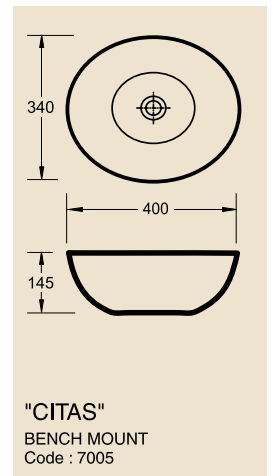

"BRASILIA"
BENCH MOUNT

"RECIFE S/R"
1TH SEMI
RECESS

"HAVANA"
1TH SEMI RECESS

"DOUBLE RECIFE"
2TH BENCH MOUNT - WALL HUNG

FINE BATHROOM WARE

Note : All dimensions are approximate only and are subject to change by the manufacturer