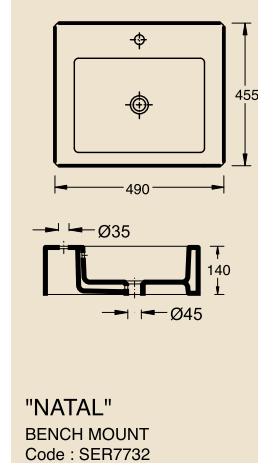

"BRASILIA"
BENCH MOUNT

"RECIFE S/R"
1TH SEMI
RECESS

"HAVANA"
1TH SEMI RECESS

"DOUBLE RECIFE"
2TH BENCH MOUNT - WALL HUNG

FINE BATHROOM WARE

Note : All dimensions are approximate only and are subject to change by the manufacturer