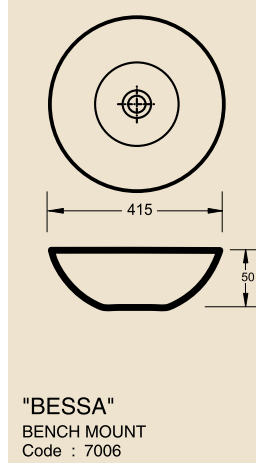

"BRASILIA"
BENCH MOUNT

"RECIFE S/R"
1TH SEMI
RECESS

"HAVANA"
1TH SEMI RECESS

"DOUBLE RECIFE"
2TH BENCH MOUNT - WALL HUNG

FINE BATHROOM WARE

Note : All dimensions are approximate only and are subject to change by the manufacturer