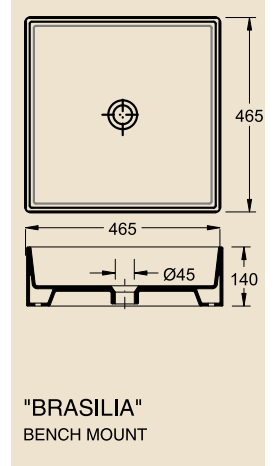

"BRASILIA"
BENCH MOUNT

"RECIFE S/R"
1TH SEMI
RECESS

"HAVANA"
1TH SEMI RECESS

"DOUBLE RECIFE"
2TH BENCH MOUNT - WALL HUNG

FINE BATHROOM WARE

Note : All dimensions are approximate only and are subject to change by the manufacturer