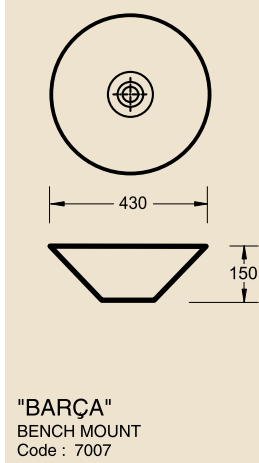

"BRASILIA"
BENCH MOUNT

"RECIFE S/R"
1TH SEMI
RECESS

"HAVANA"
1TH SEMI RECESS

"DOUBLE RECIFE"
2TH BENCH MOUNT - WALL HUNG

FINE BATHROOM WARE

Note : All dimensions are approximate only and are subject to change by the manufacturer