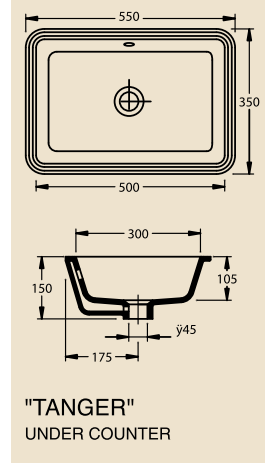

"BRASILIA"
BENCH MOUNT

"RECIFE S/R"
1TH SEMI
RECESS

"HAVANA"
1TH SEMI RECESS

"DOUBLE RECIFE"
2TH BENCH MOUNT - WALL HUNG

FINE BATHROOM WARE

Note : All dimensions are approximate only and are subject to change by the manufacturer