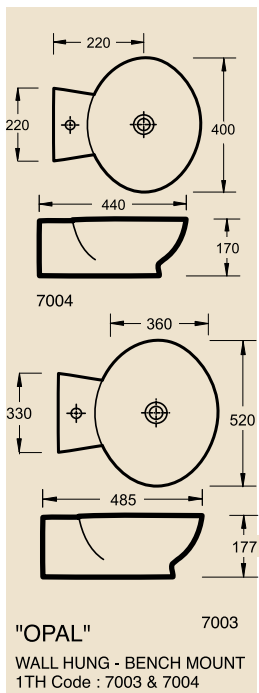

"BRASILIA"
BENCH MOUNT

"RECIFE S/R"
1TH SEMI
RECESS

"HAVANA"
1TH SEMI RECESS

"DOUBLE RECIFE"
2TH BENCH MOUNT - WALL HUNG

FINE BATHROOM WARE

Note : All dimensions are approximate only and are subject to change by the manufacturer