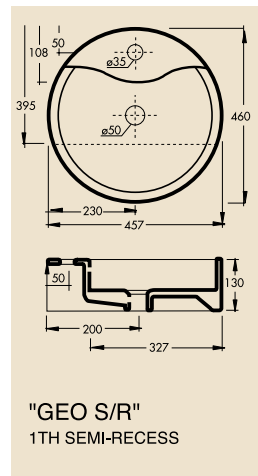

"BRASILIA"
BENCH MOUNT

"RECIFE S/R"
1TH SEMI
RECESS

"HAVANA"
1TH SEMI RECESS

"DOUBLE RECIFE"
2TH BENCH MOUNT - WALL HUNG

FINE BATHROOM WARE

Note : All dimensions are approximate only and are subject to change by the manufacturer