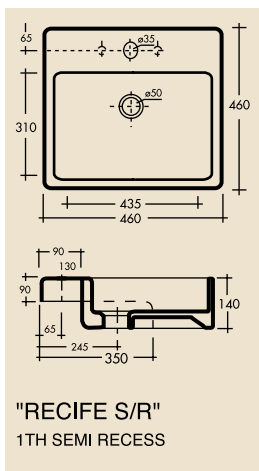

"BRASILIA"
BENCH MOUNT

"RECIFE S/R"
1TH SEMI
RECESS

"HAVANA"
1TH SEMI RECESS

"DOUBLE RECIFE"
2TH BENCH MOUNT - WALL HUNG

FINE BATHROOM WARE

Note : All dimensions are approximate only and are subject to change by the manufacturer