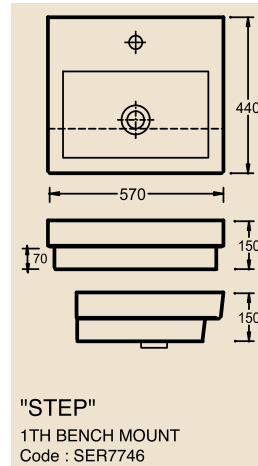

"BRASILIA"
BENCH MOUNT

"RECIFE S/R"
1TH SEMI
RECESS

"HAVANA"
1TH SEMI RECESS

"DOUBLE RECIFE"
2TH BENCH MOUNT - WALL HUNG

FINE BATHROOM WARE

Note : All dimensions are approximate only and are subject to change by the manufacturer