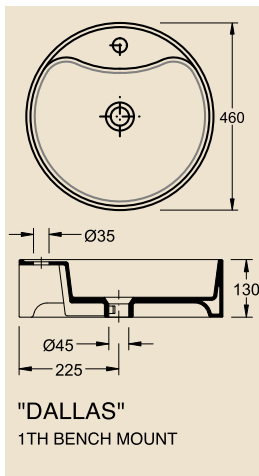

"BRASILIA"
BENCH MOUNT

"RECIFE S/R"
1TH SEMI
RECESS

"HAVANA"
1TH SEMI RECESS

"DOUBLE RECIFE"
2TH BENCH MOUNT - WALL HUNG

FINE BATHROOM WARE

Note : All dimensions are approximate only and are subject to change by the manufacturer