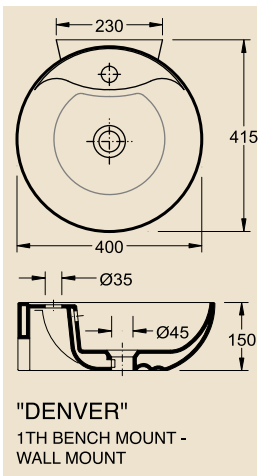

"BRASILIA"
BENCH MOUNT

"RECIFE S/R"
1TH SEMI
RECESS

"HAVANA"
1TH SEMI RECESS

"DOUBLE RECIFE"
2TH BENCH MOUNT - WALL HUNG

FINE BATHROOM WARE

Note : All dimensions are approximate only and are subject to change by the manufacturer