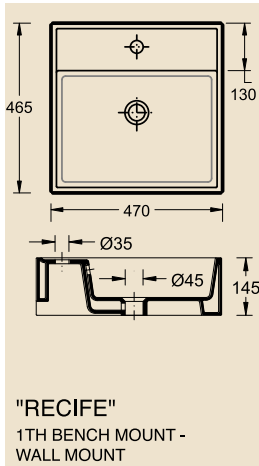

"BRASILIA"
BENCH MOUNT

"RECIFE S/R"
1TH SEMI
RECESS

"HAVANA"
1TH SEMI RECESS

"DOUBLE RECIFE"
2TH BENCH MOUNT - WALL HUNG

FINE BATHROOM WARE

Note : All dimensions are approximate only and are subject to change by the manufacturer