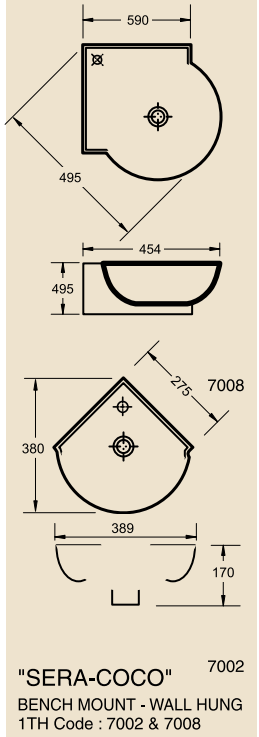

"BRASILIA"
BENCH MOUNT

"RECIFE S/R"
1TH SEMI
RECESS

"HAVANA"
1TH SEMI RECESS

"DOUBLE RECIFE"
2TH BENCH MOUNT - WALL HUNG

FINE BATHROOM WARE

Note : All dimensions are approximate only and are subject to change by the manufacturer