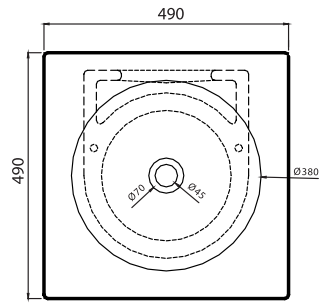

paco jaansōn

od COLECCION
DESIGNER

www.pacojaanson.com.au

"LOW BASIN"

BENCH MOUNT
 1TH Code : LOWTD (RHS)
 ØTH Code : LOW

"SLIM"

UNDER COUNTER
 Slim 550, Slim 750 & Slim 900

"LORENZO"

BENCH MOUNT - Glazed all sides
 1TH Code : LVCERBLØ2T
 ØTH Code : LVCERBLØ2
 WALL MOUNTING BRACKETS : AL-SOPLV

"ASSIMETRICA"

BENCH MOUNT Code: VAL32351
 WALL HUNG Code: VAL32331
 SHROUD Code: VAL32220

"FLIC"