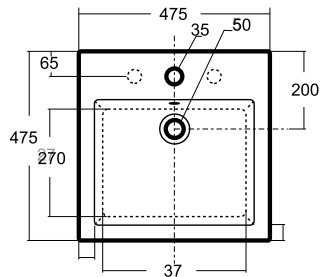

BENCH MOUNT - WALL HUNG
Code : Ker-Flic

"LAB"

BENCH MOUNT - DROP IN
Code : LVCERAMBL

"PETTITE"

BENCH MOUNT - Glazed all sides
1TH Code : LVCERBL01T
ØTH Code : LVCERBL01
WALL MOUNTING BRACKETS : AL-SOPLV

"MANAGUA"

BENCH MOUNT

"TECNO"
1TH BENCH MOUNT
WALL HUNG

"SANTIAGO"
BENCH MOUNT

"FLIC S/R"
1TH SEMI RECESS
Code: Ker-Flicsr

"CALI"
1TH Code : 50789000
ØTH Code : 50789001

Note : All dimensions are approximate only and are subject to change by the manufacturer