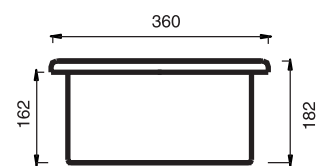

BENCH MOUNT - Glazed all sides
 1TH Code : LVCERBLØ2T
 ØTH Code : LVCERBLØ2
 WALL MOUNTING BRACKETS : AL-SOPLV

"ASSIMETRICA"

BENCH MOUNT Code: VAL32351
 WALL HUNG Code: VAL32331
 SHROUD Code: VAL32220

"FLIC"

BENCH MOUNT - WALL HUNG
Code : Ker-Flic

"LAB"

BENCH MOUNT - DROP IN
Code : LVCERAMBL

"PETTITE"

BENCH MOUNT - Glazed all sides
1TH Code : LVCERBL01T
ØTH Code : LVCERBL01
WALL MOUNTING BRACKETS : AL-SOPLV

"MANAGUA"