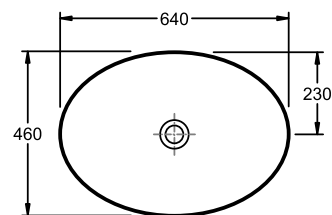

BENCH MOUNT - WALL HUNG
Code : Ker-Flic

"LAB"

BENCH MOUNT - DROP IN
Code : LVCERAMBL

"PETTITE"

BENCH MOUNT - Glazed all sides
1TH Code : LVCERBL01T
ØTH Code : LVCERBL01
WALL MOUNTING BRACKETS : AL-SOPLV

"MANAGUA"