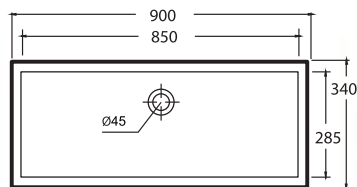

paco jaansōn

od COLECCION
DESIGNER

www.pacojaanson.com.au

"LOW BASIN"

BENCH MOUNT
 1TH Code : LOWTD (RHS)
 ØTH Code : LOW

"SLIM"

UNDER COUNTER
 Slim 550, Slim 750 & Slim 900

"LORENZO"

BENCH MOUNT - Glazed all sides
 1TH Code : LVCERBLØ2T
 ØTH Code : LVCERBLØ2
 WALL MOUNTING BRACKETS : AL-SOPLV

"ASSIMETRICA"

BENCH MOUNT Code: VAL32351
 WALL HUNG Code: VAL32331
 SHROUD Code: VAL32220

"FLIC"