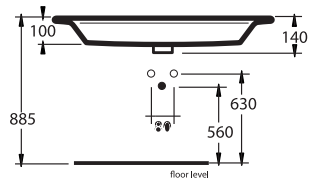

BENCH MOUNT - WALL HUNG
Code : Ker-Flic

"LAB"

BENCH MOUNT - DROP IN
Code : LVCERAMBL

"PETTITE"

BENCH MOUNT - Glazed all sides
1TH Code : LVCERBL01T
ØTH Code : LVCERBL01
WALL MOUNTING BRACKETS : AL-SOPLV

"MANAGUA"

BENCH MOUNT

"TECNO"
1TH BENCH MOUNT
WALL HUNG

"SANTIAGO"
BENCH MOUNT

"FLIC S/R"
1TH SEMI RECESS
Code: Ker-Flicsr

"CALI"
1TH Code : 50789000
ØTH Code : 50789001

Note : All dimensions are approximate only and are subject to change by the manufacturer