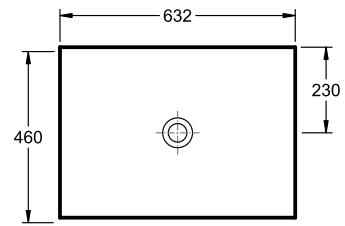

"SANTIAGO"
BENCH MOUNT