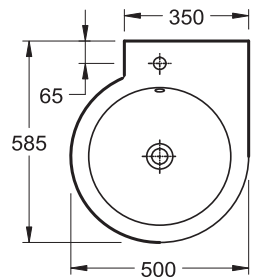

paco jaansōn

od COLECCION
DESIGNER

www.pacojaanson.com.au

"LOW BASIN"

BENCH MOUNT
 1TH Code : LOWTD (RHS)
 ØTH Code : LOW

"SLIM"

UNDER COUNTER
 Slim 550, Slim 750 & Slim 900

"LORENZO"

BENCH MOUNT - Glazed all sides
 1TH Code : LVCERBLØ2T
 ØTH Code : LVCERBLØ2
 WALL MOUNTING BRACKETS : AL-SOPLV

"ASSIMETRICA"

BENCH MOUNT Code: VAL32351
 WALL HUNG Code: VAL32331
 SHROUD Code: VAL32220

"FLIC"

BENCH MOUNT

"TECNO"
1TH BENCH MOUNT
WALL HUNG

"SANTIAGO"
BENCH MOUNT

"FLIC S/R"
1TH SEMI RECESS
Code: Ker-Flicsr

"CALI"
1TH Code : 50789000
ØTH Code : 50789001

Note : All dimensions are approximate only and are subject to change by the manufacturer