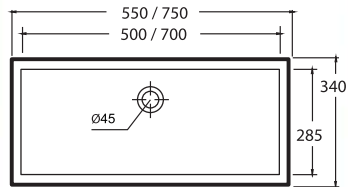

paco jaansōn

od COLECCION
DESIGNER

www.pacojaanson.com.au

"LOW BASIN"

BENCH MOUNT
 1TH Code : LOWTD (RHS)
 ØTH Code : LOW

"SLIM"

UNDER COUNTER
 Slim 550, Slim 750 & Slim 900

"LORENZO"

BENCH MOUNT - Glazed all sides
 1TH Code : LVCERBLØ2T
 ØTH Code : LVCERBLØ2
 WALL MOUNTING BRACKETS : AL-SOPLV

"ASSIMETRICA"

BENCH MOUNT Code: VAL32351
 WALL HUNG Code: VAL32331
 SHROUD Code: VAL32220

"FLIC"