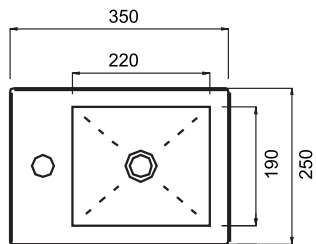

"FLIC"

BENCH MOUNT - WALL HUNG
Code : Ker-Flic

"LAB"

BENCH MOUNT - DROP IN
Code : LVCERAMBL

"PETTITE"

BENCH MOUNT - Glazed all sides
1TH Code : LVCERBL01T
ØTH Code : LVCERBL01
WALL MOUNTING BRACKETS : AL-SOPLV

"MANAGUA"

BENCH MOUNT