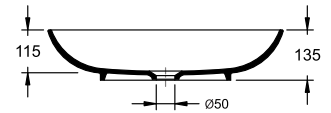

"SANTIAGO"
BENCH MOUNT