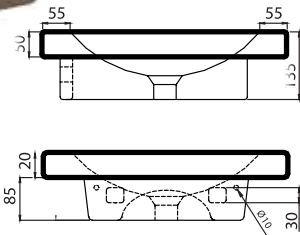

paco jaansōn

od COLECCION
DESIGNER

www.pacojaanson.com.au

"LOW BASIN"

BENCH MOUNT
 1TH Code : LOWTD (RHS)
 ØTH Code : LOW

"SLIM"

UNDER COUNTER
 Slim 550, Slim 750 & Slim 900

"LORENZO"

BENCH MOUNT - Glazed all sides
 1TH Code : LVCERBLØ2T
 ØTH Code : LVCERBLØ2
 WALL MOUNTING BRACKETS : AL-SOPLV

"ASSIMETRICA"

BENCH MOUNT Code: VAL32351
 WALL HUNG Code: VAL32331
 SHROUD Code: VAL32220

"FLIC"