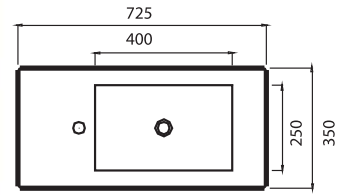

paco jaansōn

od COLECCION
DESIGNER

www.pacojaanson.com.au

"LOW BASIN"

BENCH MOUNT
 1TH Code : LOWTD (RHS)
 ØTH Code : LOW

"SLIM"

UNDER COUNTER
 Slim 550, Slim 750 & Slim 900

"LORENZO"