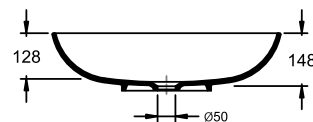

BENCH MOUNT - WALL HUNG
Code : Ker-Flic

"LAB"

BENCH MOUNT - DROP IN
Code : LVCERAMBL

"PETTITE"

BENCH MOUNT - Glazed all sides
1TH Code : LVCERBL01T
ØTH Code : LVCERBL01
WALL MOUNTING BRACKETS : AL-SOPLV

"MANAGUA"