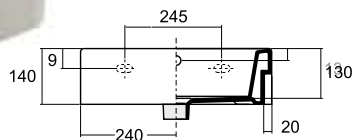

"FLIC S/R"
1TH SEMI RECESS
Code: Ker-Flicsr