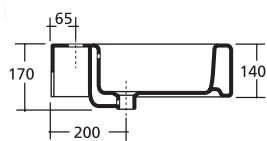

paco jaansōn

od COLECCION
DESIGNER

www.pacojaanson.com.au

"LOW BASIN"

BENCH MOUNT
 1TH Code : LOWTD (RHS)
 ØTH Code : LOW

"SLIM"

UNDER COUNTER
 Slim 550, Slim 750 & Slim 900

"LORENZO"

BENCH MOUNT - Glazed all sides
 1TH Code : LVCERBLØ2T
 ØTH Code : LVCERBLØ2
 WALL MOUNTING BRACKETS : AL-SOPLV

"ASSIMETRICA"

BENCH MOUNT Code: VAL32351
 WALL HUNG Code: VAL32331
 SHROUD Code: VAL32220

"FLIC"