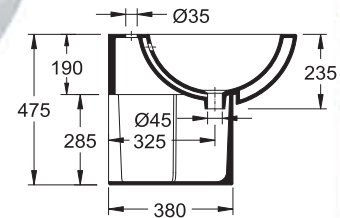

paco jaansōn

od COLECCION
DESIGNER

www.pacojaanson.com.au

"LOW BASIN"

BENCH MOUNT
 1TH Code : LOWTD (RHS)
 ØTH Code : LOW

"SLIM"

UNDER COUNTER
 Slim 550, Slim 750 & Slim 900

"LORENZO"

BENCH MOUNT - Glazed all sides
 1TH Code : LVCERBLØ2T
 ØTH Code : LVCERBLØ2
 WALL MOUNTING BRACKETS : AL-SOPLV

"ASSIMETRICA"

BENCH MOUNT Code: VAL32351
 WALL HUNG Code: VAL32331
 SHROUD Code: VAL32220

"FLIC"