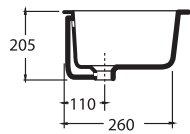

paco jaansōn

od COLECCION
DESIGNER

www.pacojaanson.com.au

"LOW BASIN"

BENCH MOUNT
 1TH Code : LOWTD (RHS)
 ØTH Code : LOW

"SLIM"

UNDER COUNTER
 Slim 550, Slim 750 & Slim 900

"LORENZO"

BENCH MOUNT - Glazed all sides
 1TH Code : LVCERBLØ2T
 ØTH Code : LVCERBLØ2
 WALL MOUNTING BRACKETS : AL-SOPLV

"ASSIMETRICA"

BENCH MOUNT Code: VAL32351
 WALL HUNG Code: VAL32331
 SHROUD Code: VAL32220

"FLIC"