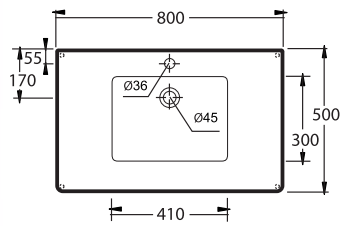

"TECNO"
1TH BENCH MOUNT
WALL HUNG