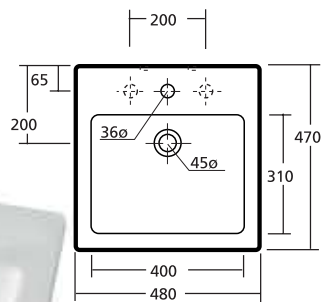

paco jaansōn

od COLECCION
DESIGNER

www.pacojaanson.com.au

"LOW BASIN"

BENCH MOUNT
 1TH Code : LOWTD (RHS)
 ØTH Code : LOW

"SLIM"

UNDER COUNTER
 Slim 550, Slim 750 & Slim 900

"LORENZO"

BENCH MOUNT - Glazed all sides
 1TH Code : LVCERBLØ2T
 ØTH Code : LVCERBLØ2
 WALL MOUNTING BRACKETS : AL-SOPLV

"ASSIMETRICA"

BENCH MOUNT Code: VAL32351
 WALL HUNG Code: VAL32331
 SHROUD Code: VAL32220

"FLIC"