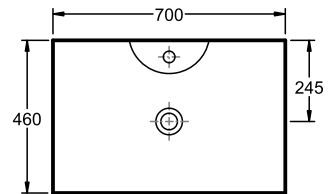

BENCH MOUNT

"TECNO"
1TH BENCH MOUNT
WALL HUNG

"SANTIAGO"
BENCH MOUNT

"FLIC S/R"
1TH SEMI RECESS
Code: Ker-Flicsr

"CALI"
1TH Code : 50789000
ØTH Code : 50789001

Note : All dimensions are approximate only and are subject to change by the manufacturer