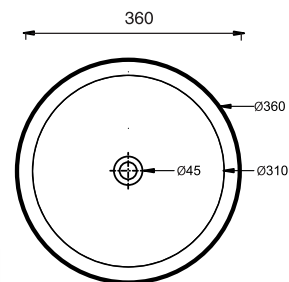

"FLIC"

BENCH MOUNT - WALL HUNG
Code : Ker-Flic

"LAB"

BENCH MOUNT - DROP IN
Code : LVCERAMBL