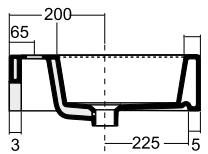

BENCH MOUNT - Glazed all sides
 1TH Code : LVCERBLØ2T
 ØTH Code : LVCERBLØ2
 WALL MOUNTING BRACKETS : AL-SOPLV

"ASSIMETRICA"

BENCH MOUNT Code: VAL32351
 WALL HUNG Code: VAL32331
 SHROUD Code: VAL32220

"FLIC"

BENCH MOUNT - WALL HUNG
Code : Ker-Flic

"LAB"

BENCH MOUNT - DROP IN
Code : LVCERAMBL

"PETTITE"

BENCH MOUNT - Glazed all sides
1TH Code : LVCERBL01T
ØTH Code : LVCERBL01
WALL MOUNTING BRACKETS : AL-SOPLV

"MANAGUA"

BENCH MOUNT

"TECNO"
1TH BENCH MOUNT
WALL HUNG

"SANTIAGO"
BENCH MOUNT

"FLIC S/R"
1TH SEMI RECESS
Code: Ker-Flicsr

"CALI"
1TH Code : 50789000
ØTH Code : 50789001

Note : All dimensions are approximate only and are subject to change by the manufacturer