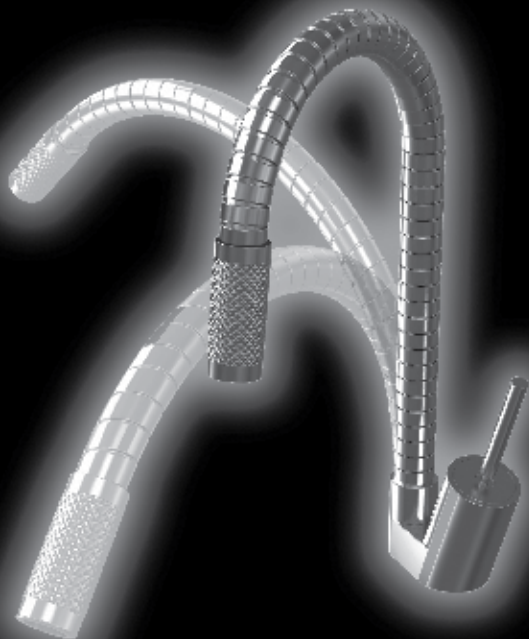

gesto

Polished Chrome
GES239

Brushed Satin
GES238

luca
galmarini

Polished Chrome
GES240

Enjoy the self-assuredness that is reflected in the construction of his designs.

"It just seemed right to have beautiful form without all the peripherals".

NO wise cracks
No **cheesy**
jokes.

just a great
mixer.

S N A K E

m i x e r

SK370

Designed by : Andrea Garuti & Manuela Busetti

garuti
&
busetti

S N A K E
K I T C H E N