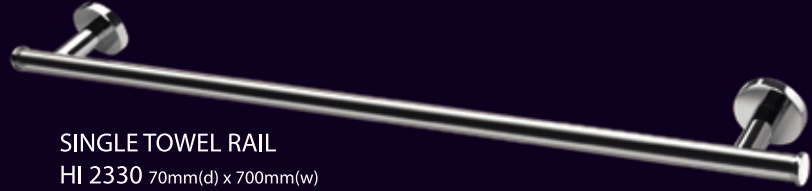

Beautiful Bathroom Accessories

SELECTION *Hiro*
REFLECTING ELEGANCE & STYLE

The Hiro range of accessories combines style with simplicity
Selection Hiro is finished using quality brass material and is a great choice for any bathroom

SELECTION *Fliro*

Finish : Polished Chrome

HI 2382 DOUBLE ROBE HOOK
50mm(h) x 60mm(d) x 83mm(w)

SINGLE TOWEL RAIL
HI 2330 70mm(d) x 700mm(w)

DOUBLE TOWEL RAIL
HI 2330D 140mm(d) x 700mm(w)

HI 2380 TOWEL RING
200mm(h) x 70mm(d) x 180mm(w)

HI 2388 TOILET BRUSH
Brush 370mm(h) x 70mm(w)
Cup 110mm(h) x 110mm(d) x 120mm(w)