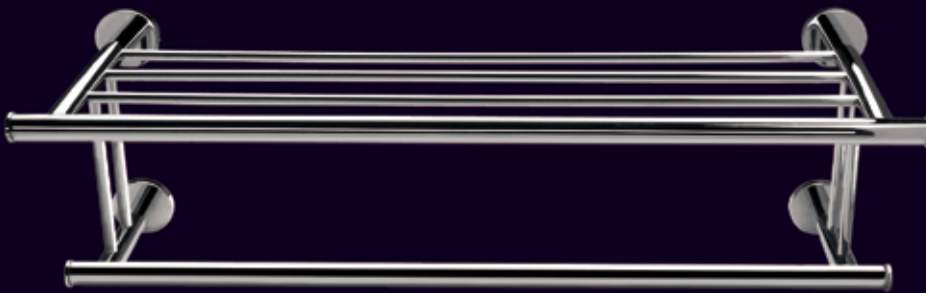

Beautiful Bathroom Accessories

SELECTION *Hiro*
REFLECTING ELEGANCE & STYLE

The Hiro range of accessories combines style with simplicity
Selection Hiro is finished using quality brass material and is a great choice for any bathroom

SELECTION *Fliro*

Finish : Polished Chrome

HI 2382 DOUBLE ROBE HOOK
50mm(h) x 60mm(d) x 83mm(w)

SINGLE TOWEL RAIL
HI 2330 70mm(d) x 700mm(w)

DOUBLE TOWEL RAIL
HI 2330D 140mm(d) x 700mm(w)

HI 2380 TOWEL RING
200mm(h) x 70mm(d) x 180mm(w)

HI 2386 TOILET ROLL HOLDER
50mm(h) x 70mm(d) x 195mm(w)

HI 2311 SOAP DISH
50mm(h) x 115mm(d) x 115mm(w)

HI 2362 TOWEL SHELF
205mm(h) x 230mm(d) x 600mm(w)

HI 2387 GLASS SHELF
80mm(h) x 135mm(d) x 610mm(w)

HI 2388 TOILET BRUSH
Brush 370mm(h) x 70mm(w)
Cup 110mm(h) x 110mm(d) x 120mm(w)