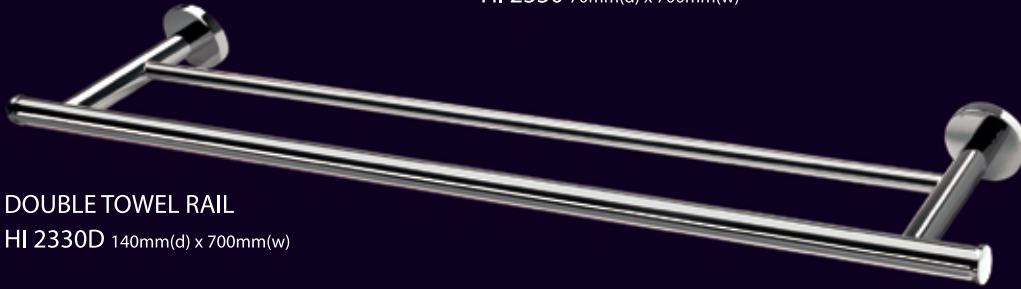

Beautiful Bathroom Accessories

SELECTION *Hiro*
REFLECTING ELEGANCE & STYLE

The Hiro range of accessories combines style with simplicity
Selection Hiro is finished using quality brass material and is a great choice for any bathroom

SELECTION *Fliro*

Finish : Polished Chrome

HI 2382 DOUBLE ROBE HOOK
50mm(h) x 60mm(d) x 83mm(w)

SINGLE TOWEL RAIL
HI 2330 70mm(d) x 700mm(w)

DOUBLE TOWEL RAIL
HI 2330D 140mm(d) x 700mm(w)

HI 2380 TOWEL RING
200mm(h) x 70mm(d) x 180mm(w)

HI 2386 TOILET ROLL HOLDER
50mm(h) x 70mm(d) x 195mm(w)

HI 2311 SOAP DISH
50mm(h) x 115mm(d) x 115mm(w)

HI 2362 TOWEL SHELF
205mm(h) x 230mm(d) x 600mm(w)

HI 2387 GLASS SHELF
80mm(h) x 135mm(d) x 610mm(w)

HI 2388 TOILET BRUSH
Brush 370mm(h) x 70mm(w)
Cup 110mm(h) x 110mm(d) x 120mm(w)