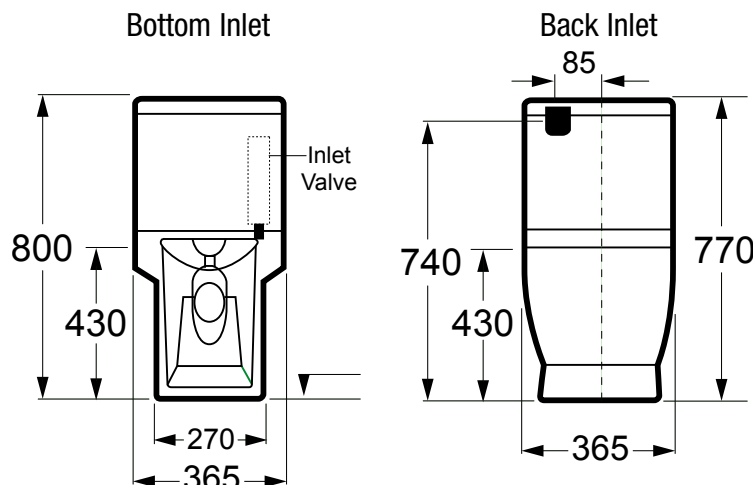

Fixings / Brackets

Floor fixing kit included

WaterMark
AS1172.1/2
LIC.WMKA 21900
SAI Global