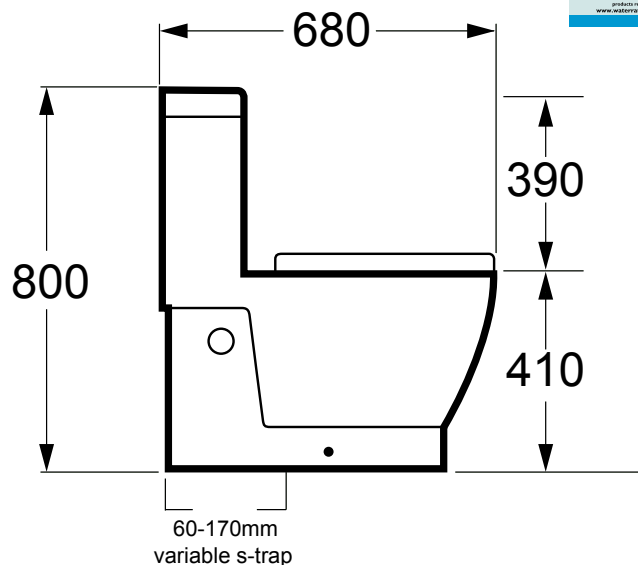

Fixings / Brackets

Floor fixing kit included

WaterMark
AS1172.1/2
LIC.WMKA 21900
SAI Global