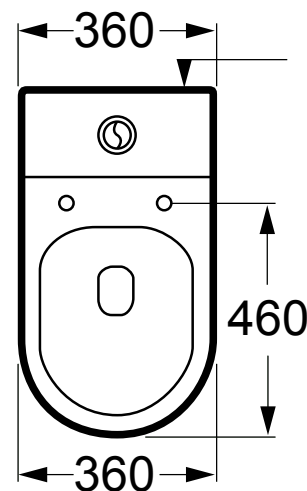

Fixings / Brackets

Floor fixing kit included

WaterMark
AS1172.1/2
LIC.WMKA 21900
SAI Global