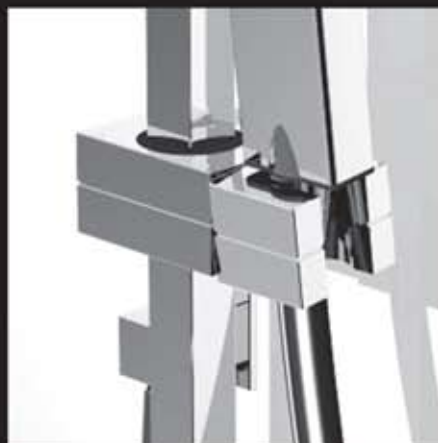

NUOVA SHOWER RAIL SYSTEM

paco jaansõn

Vega
NUOVA-SLQU5902

Single Function
Shower Set

NUOVA

Nuova is a truly brilliant creation emerging from the studios of high fashion & exported to the bathroom world. This is the 1st in the collection that explores the circle as the basic geometric shape creating an infinite range of possibilities. Distinction and magnificence emerges from the freshness of each design piece.

Stilo

NUOVA-SLLI5402

Single Function
Shower Set

Quadra Art.1-0234

Ellittica Art.2-0150A

Shower Elbows Are
Sold Separately

STUNNING FEATURES

STANDARD

- Swivel Action Connection (Anti-Torsion) Hose
- Silver PVC - Easy Clean Hose
- Anticalcination Head
- 3 Star Water Rating - 9Lpm
- 5 years warranty

Beautifully Crafted In Italy By

NUOVA OSMO

Nuova adds a contemporary feel to any home and is durable enough to meet the rigorous demands of everyday living.

Whether selecting a single function headset or the Nuova Five all come with a twist free swivel connection hose nut as well as anti calcination features standard.

Wells 3 star 9L p/min

Omega
NUOVA-SLDE500A