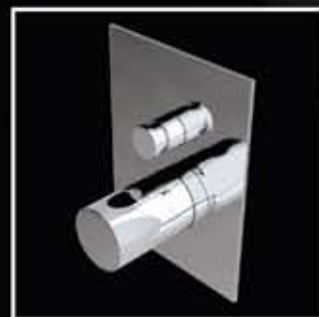

Basin Set **00390**

sensual  
refined

Wall Spout / Mixer  
with 360mm Shelf **00210**

innovative

Wall Spout / Mixer  
with 480mm Shelf **00212**

Basin Mixer **00200**

simplicity

Bath Filler + Hand Shower **00399**

## BASIN SET

CODE

FINISH  
CHROME

00390