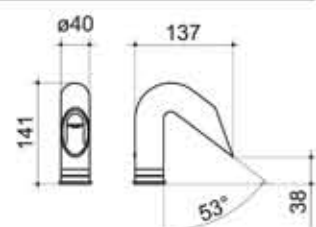

BIDET MIXER

CODE

FINISH
CHROME

00220