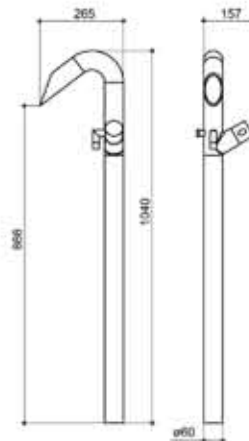

BATH FILLER WITH HAND SHOWER

CODE

FINISH
CHROME

00250