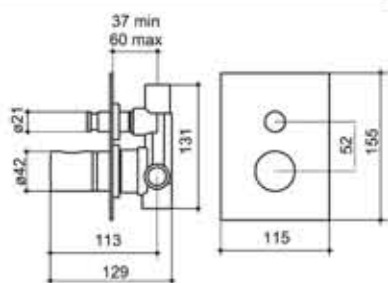

WALL MIXER + DIVERTER

CODE

FINISH
CHROME

00310