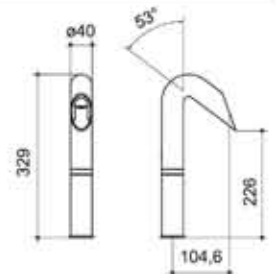

TALL BASIN MIXER

CODE

FINISH
CHROME

00202