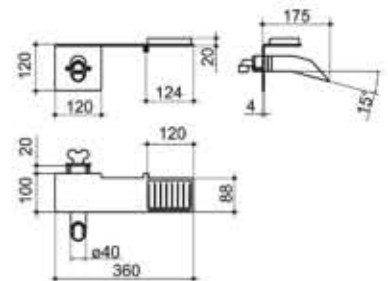

WALL SPOUT MIXER

WITH SHELF CODE

FINISH
CHROME

00210