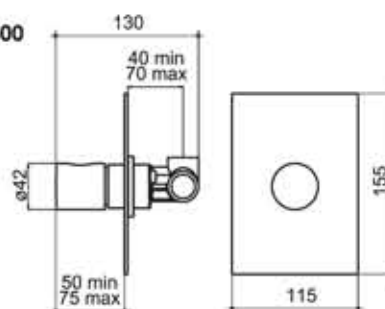

WALL MIXER

CODE

FINISH
CHROME

00300