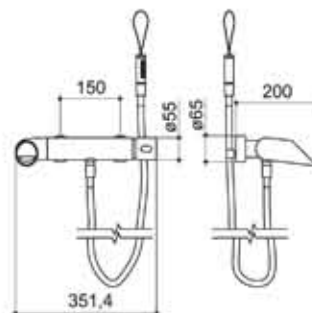

BASIN SET

CODE

FINISH
CHROME

00390

WALL SPOUT

BUILT IN MIXER CODE

FINISH
CHROME

00206

BATH FILLER WITH HAND SHOWER

CODE

FINISH
CHROME

00399

BATH FILLER WITH HAND SHOWER

CODE

FINISH
CHROME

00250

WALL MIXER

CODE

FINISH
CHROME

00300

BASIN MIXER

CODE

FINISH
CHROME

00200

TALL BASIN MIXER

CODE

FINISH
CHROME

00202

WALL SPOUT MIXER

WITH SHELF CODE

FINISH
CHROME

00210

WALL SPOUT MIXER

WITH SHELF CODE

FINISH
CHROME

00212

WALL MIXER + DIVERTER

CODE

FINISH
CHROME

00310

BIDET MIXER

CODE

FINISH
CHROME

00220