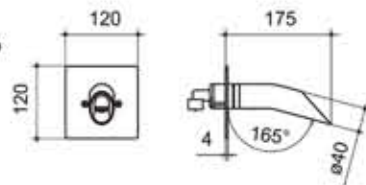

WALL SPOUT

BUILT IN MIXER CODE

FINISH
CHROME

00206

BATH FILLER WITH HAND SHOWER

CODE

FINISH
CHROME

00399