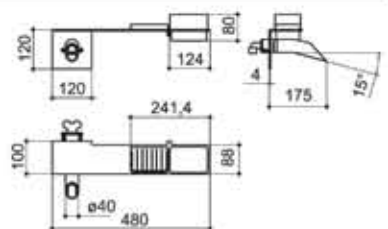

WALL SPOUT MIXER

WITH SHELF CODE

FINISH
CHROME

00212