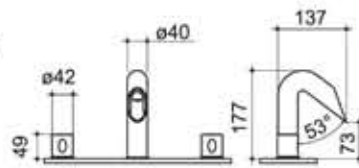

BASIN SET

CODE

FINISH
CHROME

00390