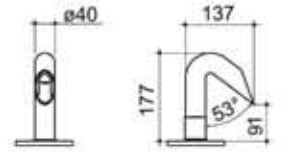

BASIN MIXER

CODE

FINISH
CHROME

00200