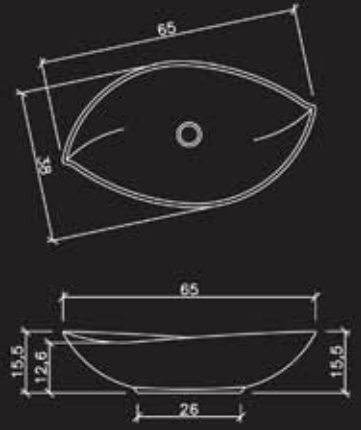

piroga
code : LVO140