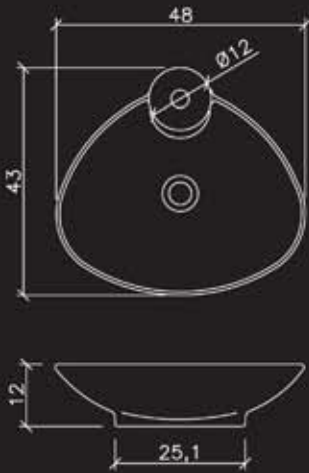

ca doro
code : LVA125