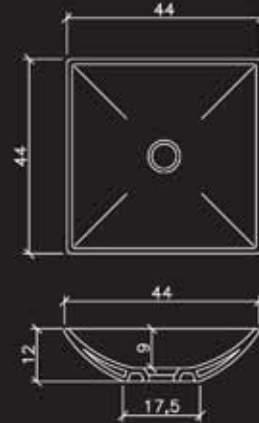

pitagora
code : LVQ120