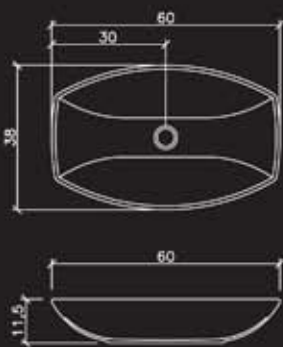

INNOVATIVE • STYLE • SIMPLICITY

catita
code : LVR210