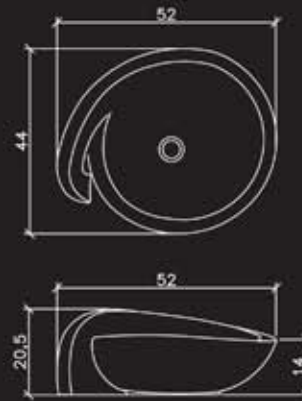

helix
code : LVA750