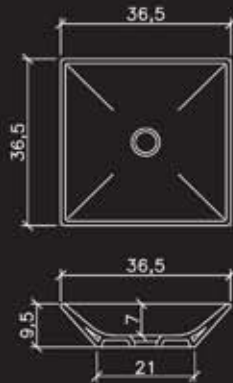

mini pitagora
code : LVQ121